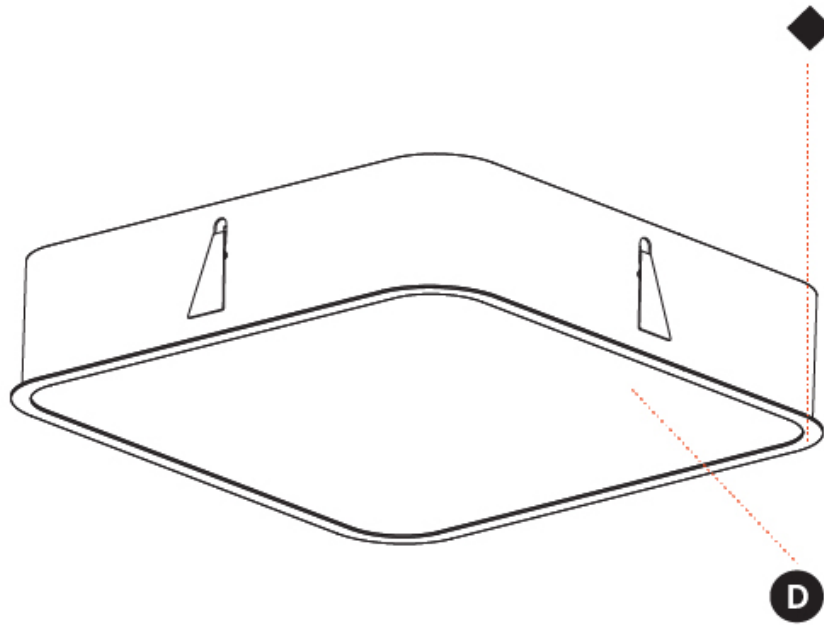

SMOOTHY STANDARD RECESSED

A37599-

PROJECT _____

TYPE _____

SPECIFIER _____

QUANTITY _____

DATE _____

A