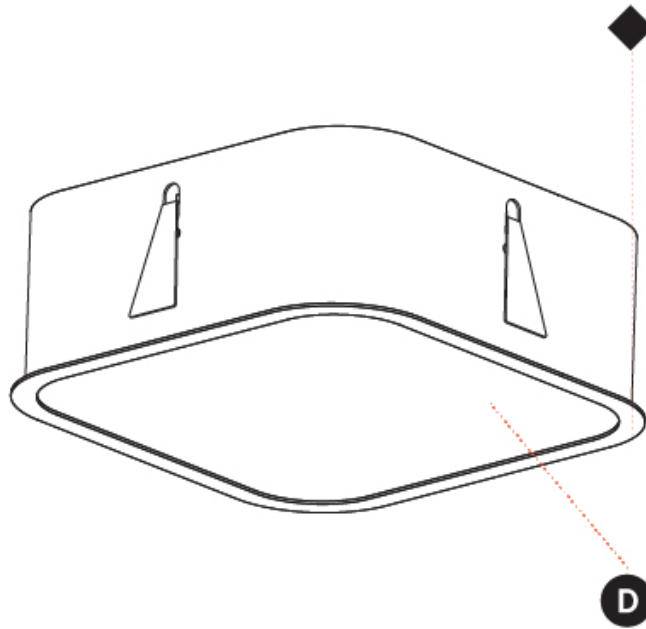

SMOOTHY STANDARD RECESSED

A37595-

PROJECT
TYPE
SPECIFIER
QUANTITY
DATE

A