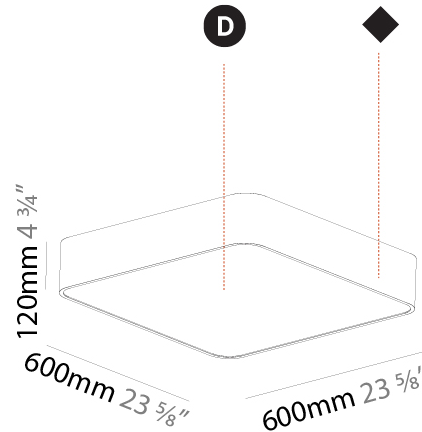

GENERAL

Series: Smoothy
Subseries: Smoothy Standard
Brand: Prolicht
Division: Architectural
Mounting Type: Surface
Mounting Location: Ceiling
Subcategory: Ambient

PHYSICAL

Shape: Square
Length (mm): 600
Length (in): 23 5/8
Width (mm): 600
Width (in): 23 5/8
Height (mm): 120
Height (in): 4 3/4
Light Distribution: Direct
Weight (kg): 11.315
Weight (lbs): 24.89
Diffuser: [PMMA - Opal or Micro-Prism](#)
Fixture Finish: [SSR / BKV / CWI / CRY / HAB / UFT / ITA / RUA / FTG / MYG / LOD / PUS / FRO / FUP / KIA / POP / BLS / SPG / MEY / GOH / GUM / CHC / COM / ABZ / JAG / OBR / MOS / ROR](#)
Fixture Material: [Extruded Aluminum / Steel](#)

ELECTRICAL

Lamp Type: LED (Zhaga Standard)
Input Wattage (W): 55
Total Output Wattage (W): 49.7
Dimming: [Non-Dimmable](#)
Driver Included: Yes
Driver Location: Integrated
Driver Type: Constant Current - Universal
Driver Class: Class 2
Input Voltage (V): 120 - 277
Constant Current (MA): 350
Upon Request: (Not included - see components) Integral: 0-10Vdc dimming / Phase dimming 120Vac only

LED

Color Temperature (°K): [3000 / 3500 / 4000](#)
Max. Delivered Lumen (lm): 5520 / 5606 / 5720
CRI: >80 CRI
Efficiency (%): 0.867
Lamp Life (hrs): 50000

OPTICAL

RATINGS AND CERTIFICATIONS

Certified By: Certified for North American Standards
IP rating: IP20

PROJECT
TYPE
SPECIFIER
QUANTITY
DATE