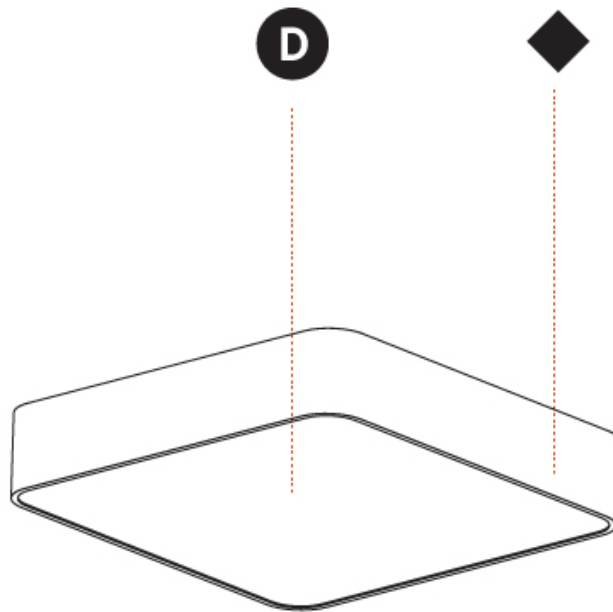

SMOOTHY STANDARD SURFACE

A3C005-

PROJECT _____

TYPE _____

SPECIFIER _____

QUANTITY _____

DATE _____