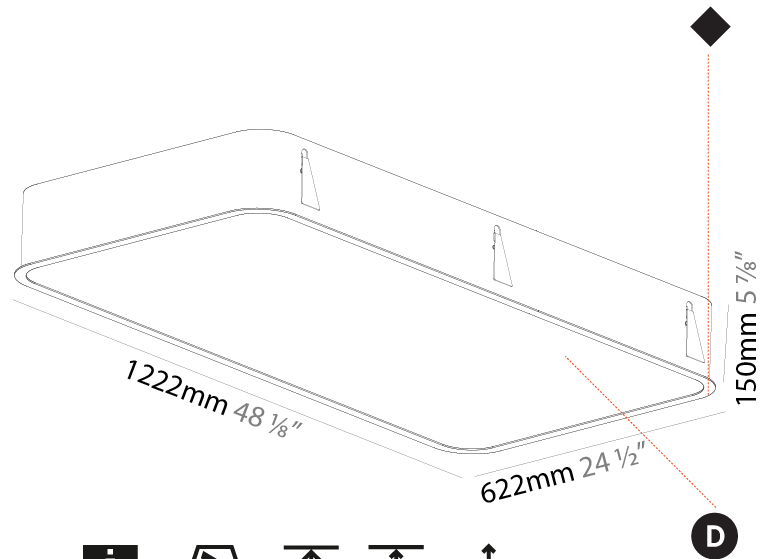

PHYSICAL

Shape: Square
Length (mm): 1222
Length (in): 48 7/8
Width (mm): 622
Width (in): 24 1/2
Height (mm): 150
Height (in): 5 7/8
Ceiling Thickness (mm): 10 / 12.5 / 15 / 25
Ceiling Thickness (in): 3/8 or 1/2 or 9/16 or 1
Min. Recessing Depth (mm): 160
Min. Recessing Depth (in): 6 5/16
Light Distribution: Direct
Weight (kg): 24.4
Weight (lbs): 53.68
Diffuser: PMMA - Opal or Micro-Prism
Fixture Finish: SSR / BKV / CWI / CRY / HAB / UFT / ITA / RUA / FTG / MYG / LOD / PUS / FRO / FUP / KIA / POP / BLS / SPG / MEY / GOH / GUM / CHC / COM / ABZ / JAG / OBR / MOS / ROR
Fixture Material: Extruded Aluminum / Steel
Cut-out Measurements: 1205mm / 47 7/16" x 605mm / 23 13/16"

ELECTRICAL

Lamp Type: LED (Zhaga Standard)
Input Wattage (W): 108.9
Total Output Wattage (W): 99
Dimming: Non-Dimmable
Driver Included: Yes
Driver Location: Integrated
Driver Type: Constant Current - Universal
Driver Class: Class 2
Input Voltage (V): 120 - 277
Constant Current (MA): 350
Upon Request: (Not included - see components) Integral: 0-10Vdc dimming / Phase dimming 120Vac only

LED

Color Temperature (°K): 3000 / 3500 / 4000
Max. Delivered Lumen (lm): 11050 / 11221 / 11450
CRI: >80 CRI
Efficiency (%): 0.827
Lamp Life (hrs): 50000

OPTICAL

RATINGS AND CERTIFICATIONS

Certified By: Certified for North American Standards
IP rating: IP20